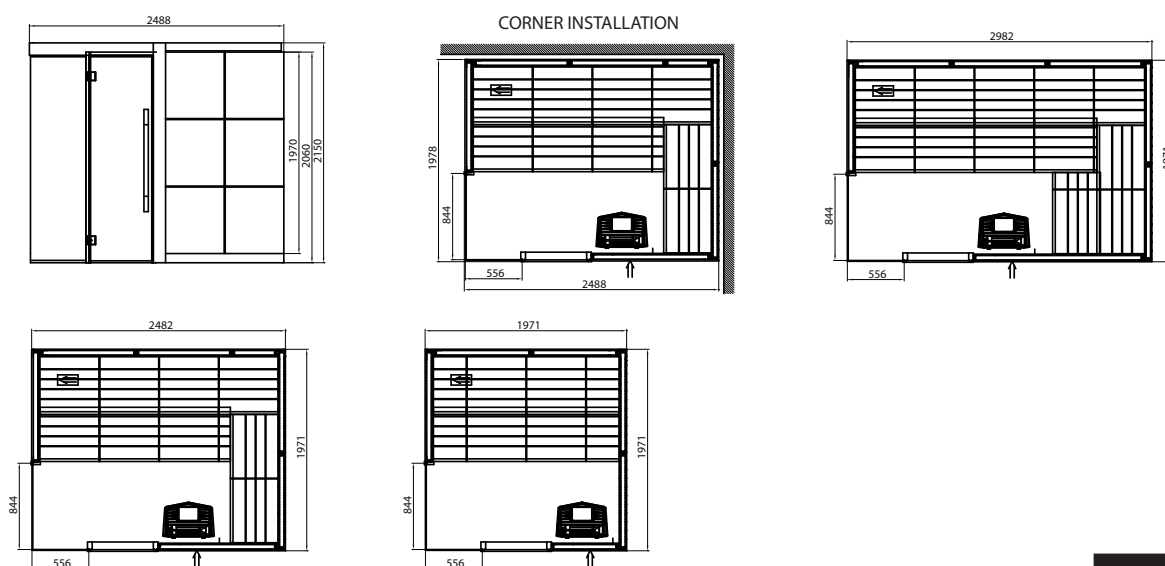

TYLÖ DESIGN LINE

Design Line is a series of products consisting of four brand new sauna designs. Each one is an absolute concept of style, ready to be used. You can choose a size – or perhaps you like them as they are.

Passion

Passion takes Scandinavian style to its extreme. The light beech veneer on the outside sets the tone and is complemented inside by aspen panels and American alder and aspen benches.

Passion features a double ceiling with a light bar in the lower part, subtly illuminating the upper ceiling from below. Next to the heater is a beautiful slate wall and the door frame is made of espresso ash wood. The pattern of glass and wood on the front provides just the right amount of seclusion.

TYLÖ[®]
for the senses

Passion

Layouts and dimensions

These layouts are examples only. Passion can be resized to suit your wishes and requirements.

TYLÖ[®]
for the senses